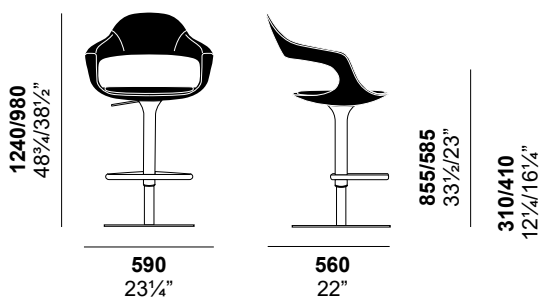

Frenchkiss high back swivel stool

Cod.10.0409
Design Stefano Bigi
Production year 2016

Swivel stool with fixed height with semi-oval plate and shell with high back in steel structure, expanded polyurethane foam and covered with different materials. Integrated thin seat cushion.

To check the available colors, consult the finishing catalogue.

Technical information

Dimensions
65 x 60 x 105 cm
25 1/2 x 23 x 41 1/2 inches

Type Carton

Net weight 25 kg/ 55 lb
Gross weight 27 kg/ 59 lb

Volume 0.409 m³

Per verificare i colori disponibili consultare la scheda finiture.

Info tecniche

Dimensioni
65 x 60 x 105 cm
25¹/₂ x 23 x 41¹/₂ inches

Tipo Cartone

Peso netto 25 kg/ 55 lb
Peso lordo 27 kg/ 59 lb

Volume 0.409 m³